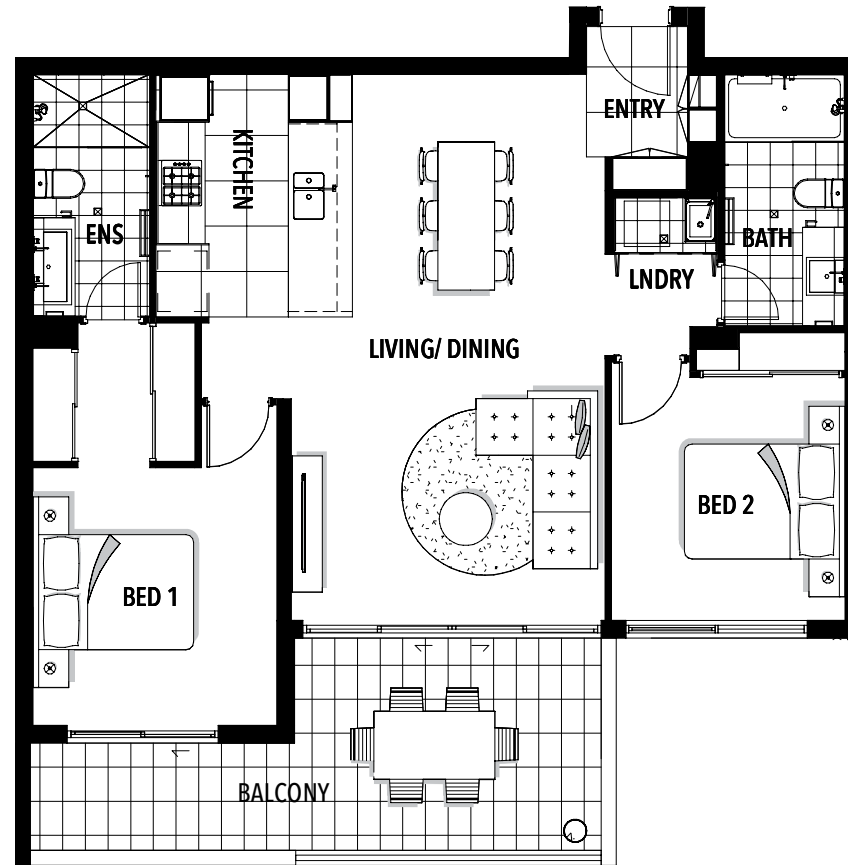

VANTAGE

GOLD COAST

LEVEL 1-5

UNIT TYPE 2A: 1001, 1007,
1008, 1014, 1015, 1021, 1022,
1028, 1029, 1035

VANTAGE - BUILDING 1 - DUSK

1-A1-700

UNIT TYPE 2A - MARKETING PLAN

Phone 1800 681 830
vantagegoldcoast.com.au